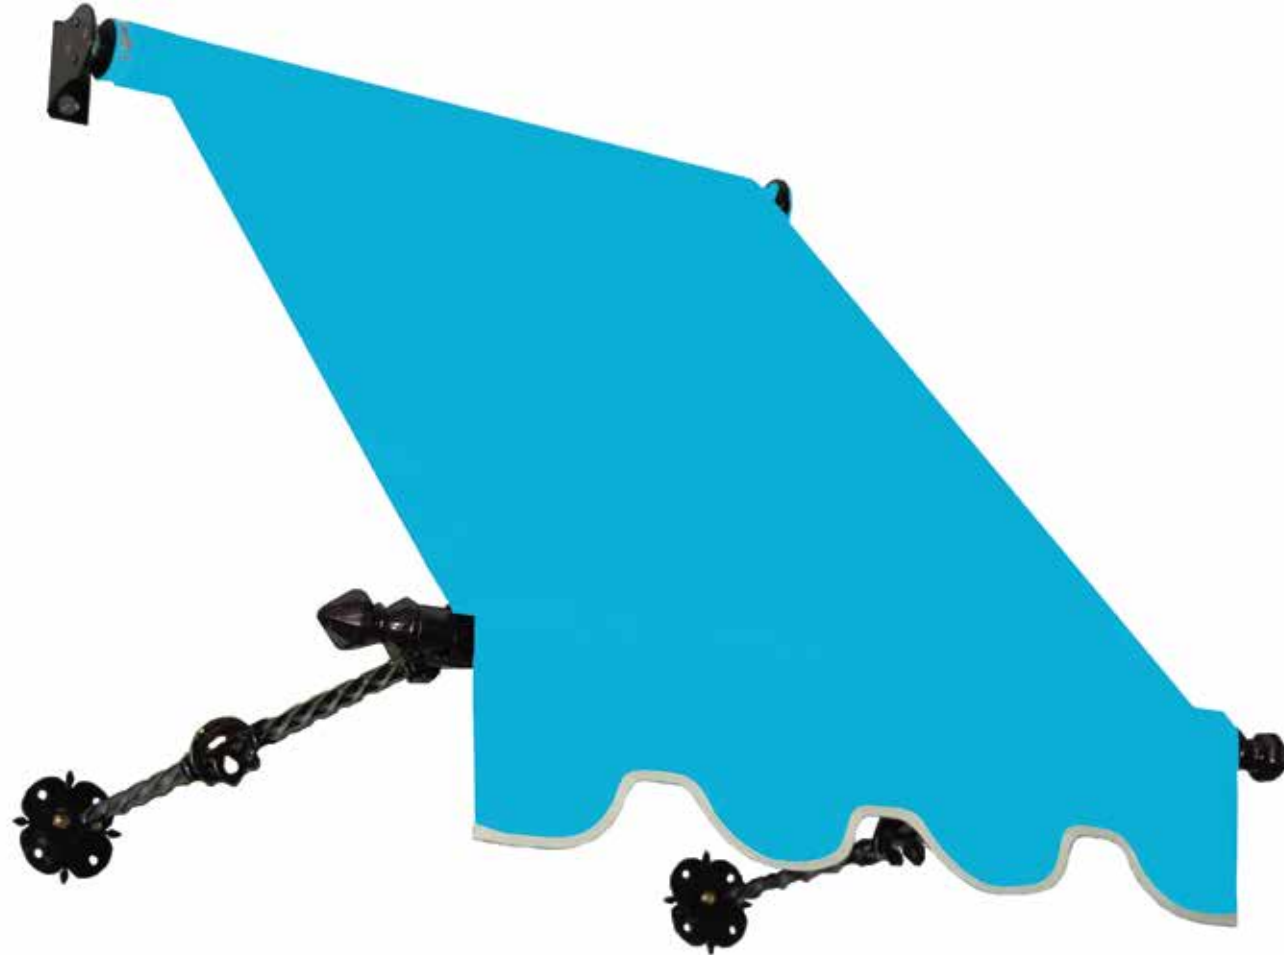

Drop awning in wrought iron with profile squared and twisted, particularly suitable for historical centers.
Has as an optional a special aluminum canopy equipped with lateral closing plugs.
It comes in colors Arabesqued Copper and Arabesqued Grey.

Wall installation

Ceiling installation

Terminal plugs

Wall ceiling brackets

Lateral encumbrances of the awning

Twisted arm

Squared arm

Projections

- 70
- 90
- 110
- 130
- 150

Arm lateral support

Arm wall support