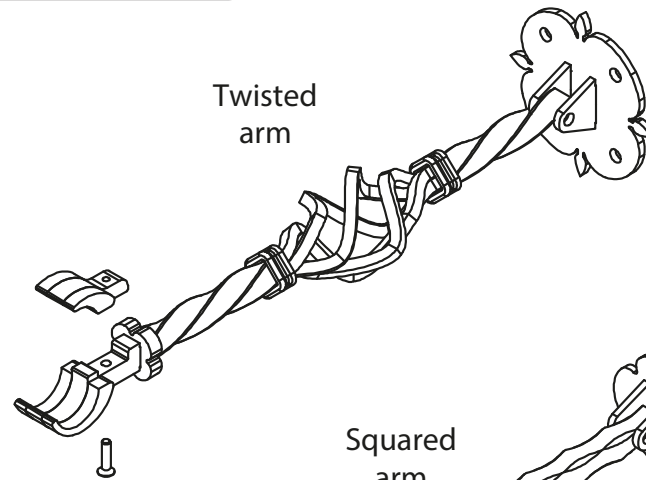

Drop awning in wrought iron with profile squared and twisted, particularly suitable for historical centers.
Has as an optional a special aluminum canopy equipped with lateral closing plugs.
It comes in colors Arabesqued Copper and Arabesqued Grey.

Wall installation

Ceiling installation

Terminal plugs

Wall ceiling brackets

Lateral encumbrances of the awning

Twisted arm

Squared arm

Projections

- 70
- 90
- 110
- 130
- 150

Arm lateral support

Arm wall support