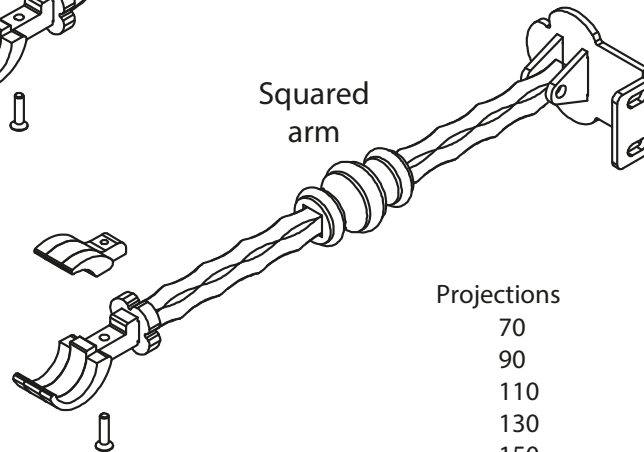

Drop awning in wrought iron with profile squared and twisted, particularly suitable for historical centers.
Has as an optional a special aluminum canopy equipped with lateral closing plugs.
It comes in colors Arabesqued Copper and Arabesqued Grey.

Wall installation

Ceiling installation

Terminal plugs

Wall ceiling brackets

Lateral encumbrances of the awning

Twisted arm

Squared arm

Projections

- 70
- 90
- 110
- 130
- 150

Arm lateral support

Arm wall support