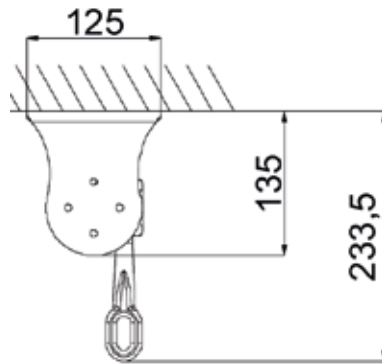

Drop awning in wrought iron with profile squared and twisted, particularly suitable for historical centers.
Has as an optional a special aluminum canopy equipped with lateral closing plugs.
It comes in colors Arabesqued Copper and Arabesqued Grey.

Wall installation

Ceiling installation

Terminal plugs

Wall ceiling brackets

Lateral encumbrances of the awning

Twisted arm

Squared arm

Projections