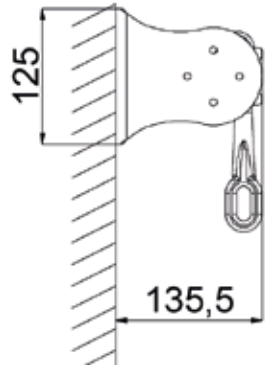

Drop awning in wrought iron with profile squared and twisted, particularly suitable for historical centers.
Has as an optional a special aluminum canopy equipped with lateral closing plugs.
It comes in colors Arabesqued Copper and Arabesqued Grey.

Wall installation

Ceiling installation

Terminal plugs

Wall ceiling brackets

Lateral encumbrances of the awning

Twisted arm

Squared arm

Projections